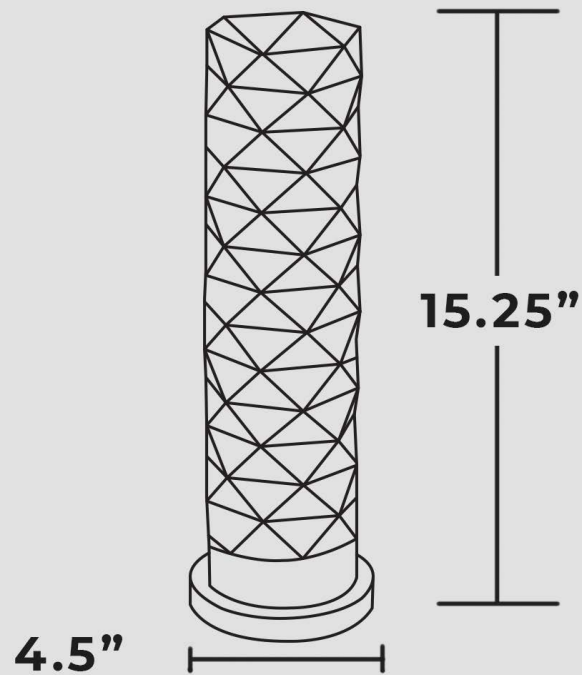

Every LUMO lamp is
delivered in a sturdy carton
box which contains:

- 1 Mood lamp
- Holder & wire
- 1 Bulb

LUMO DIMENSIONS:

FOR BULK ORDERS:

Call: **77983 12619**

Email: **sahil@unboxit.in**

BUY ONLINE:

www.dobedo.in