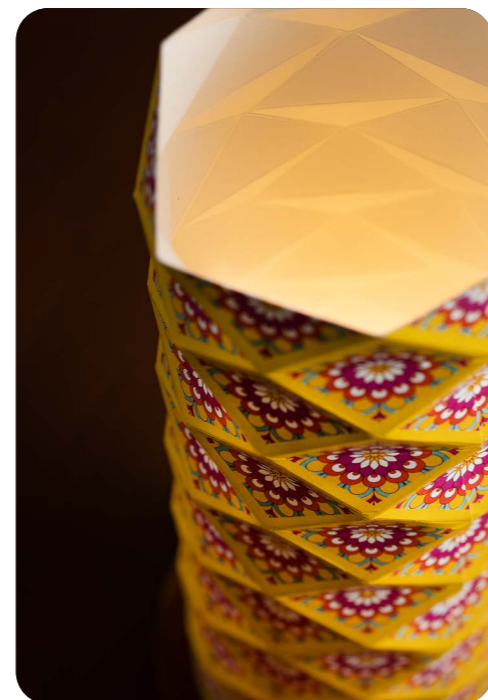

Meet Lumo!
Ethnic Edition

The Ethnic Edition, made for wedding gifting.
The most useful and memorable gift one can give
as a return gift during his/her wedding! Can be
customised as well.

Every LUMO lamp is
delivered in a sturdy carton
box which contains:

- 1 Mood lamp
- Holder & wire
- 1 Bulb