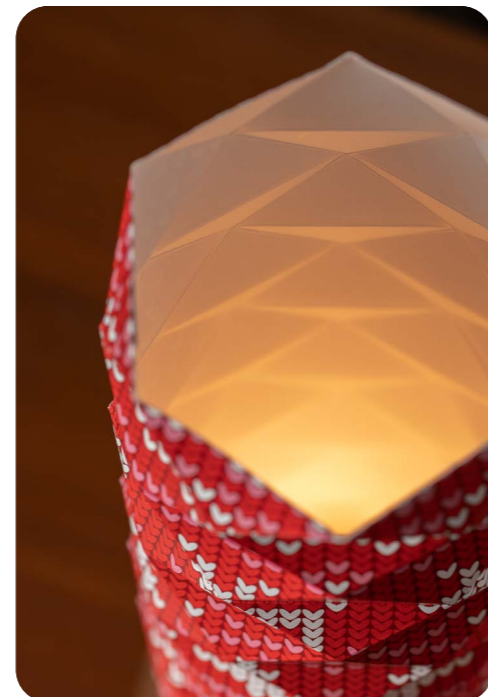

Meet Lumo! Holiday Edition

Christmas is most truly Christmas when we celebrate it by giving the light of love to those who need it most. Xmas Lumo is our way of spreading that love.

Every LUMO lamp is delivered in a sturdy carton box which contains:

- 1 Mood lamp
- Holder & wire
- 1 Bulb